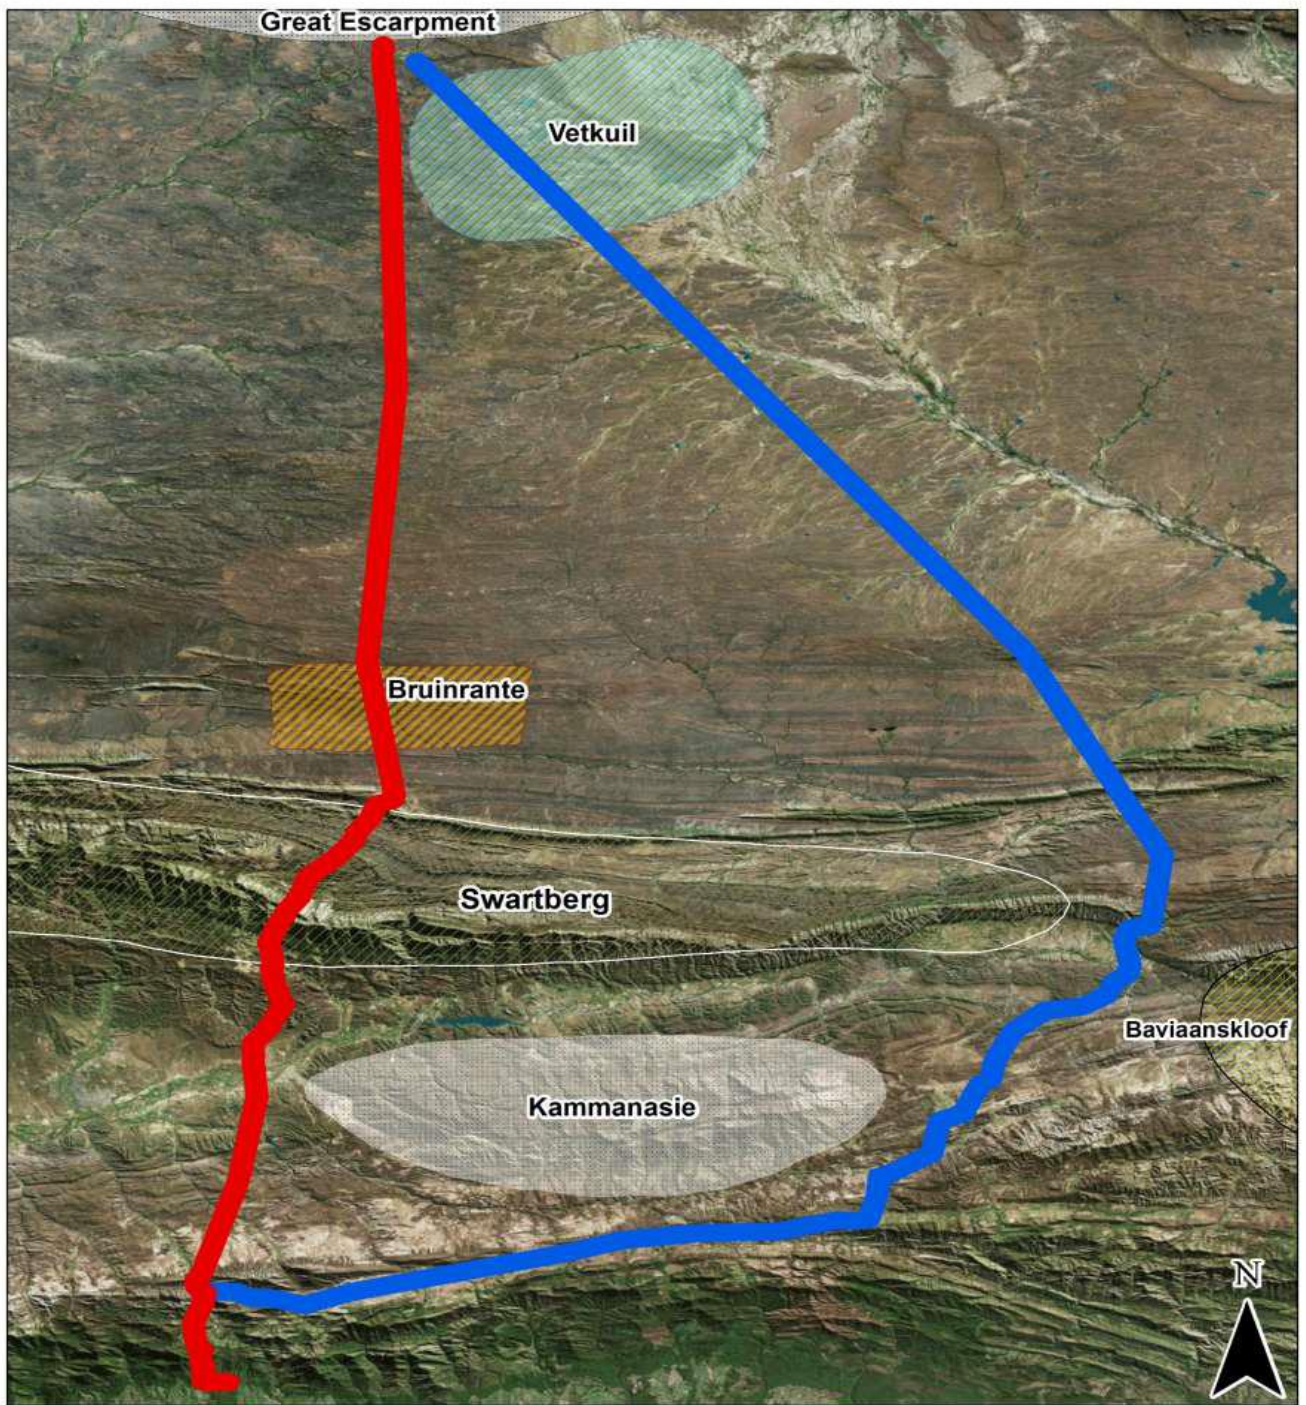

Succulent Karoo Ecosystem Plan (SKEP) Map

Map Source: X:\PROJECTS\CURRENT MEDIUM Less than R250 000\Envirolution Faunal Specialist Study (215) CSD\PICS&MAPS\Phase 2 Maps\Blanco-Droerivier SKEP

EOH EOH Coastal and Environmental Services

Prepared by: Craig Sholto-Douglas

Data: August 2016

CES Project Code: 215

TITLE: SKEPs

PROJECT:

**ESKOM BLANCO-DROERIVIER
400kV POWERLINE**

Legend

Alternative 1

Alternative 2

Mammals

Great Escarpment

Kammanassie Mh

Amphibians

Vetkuil, Grootpan pan veld

Reptiles

Bruinrante, Prince Albert

Birds

Baviaanskloof

Swartberg Mtns