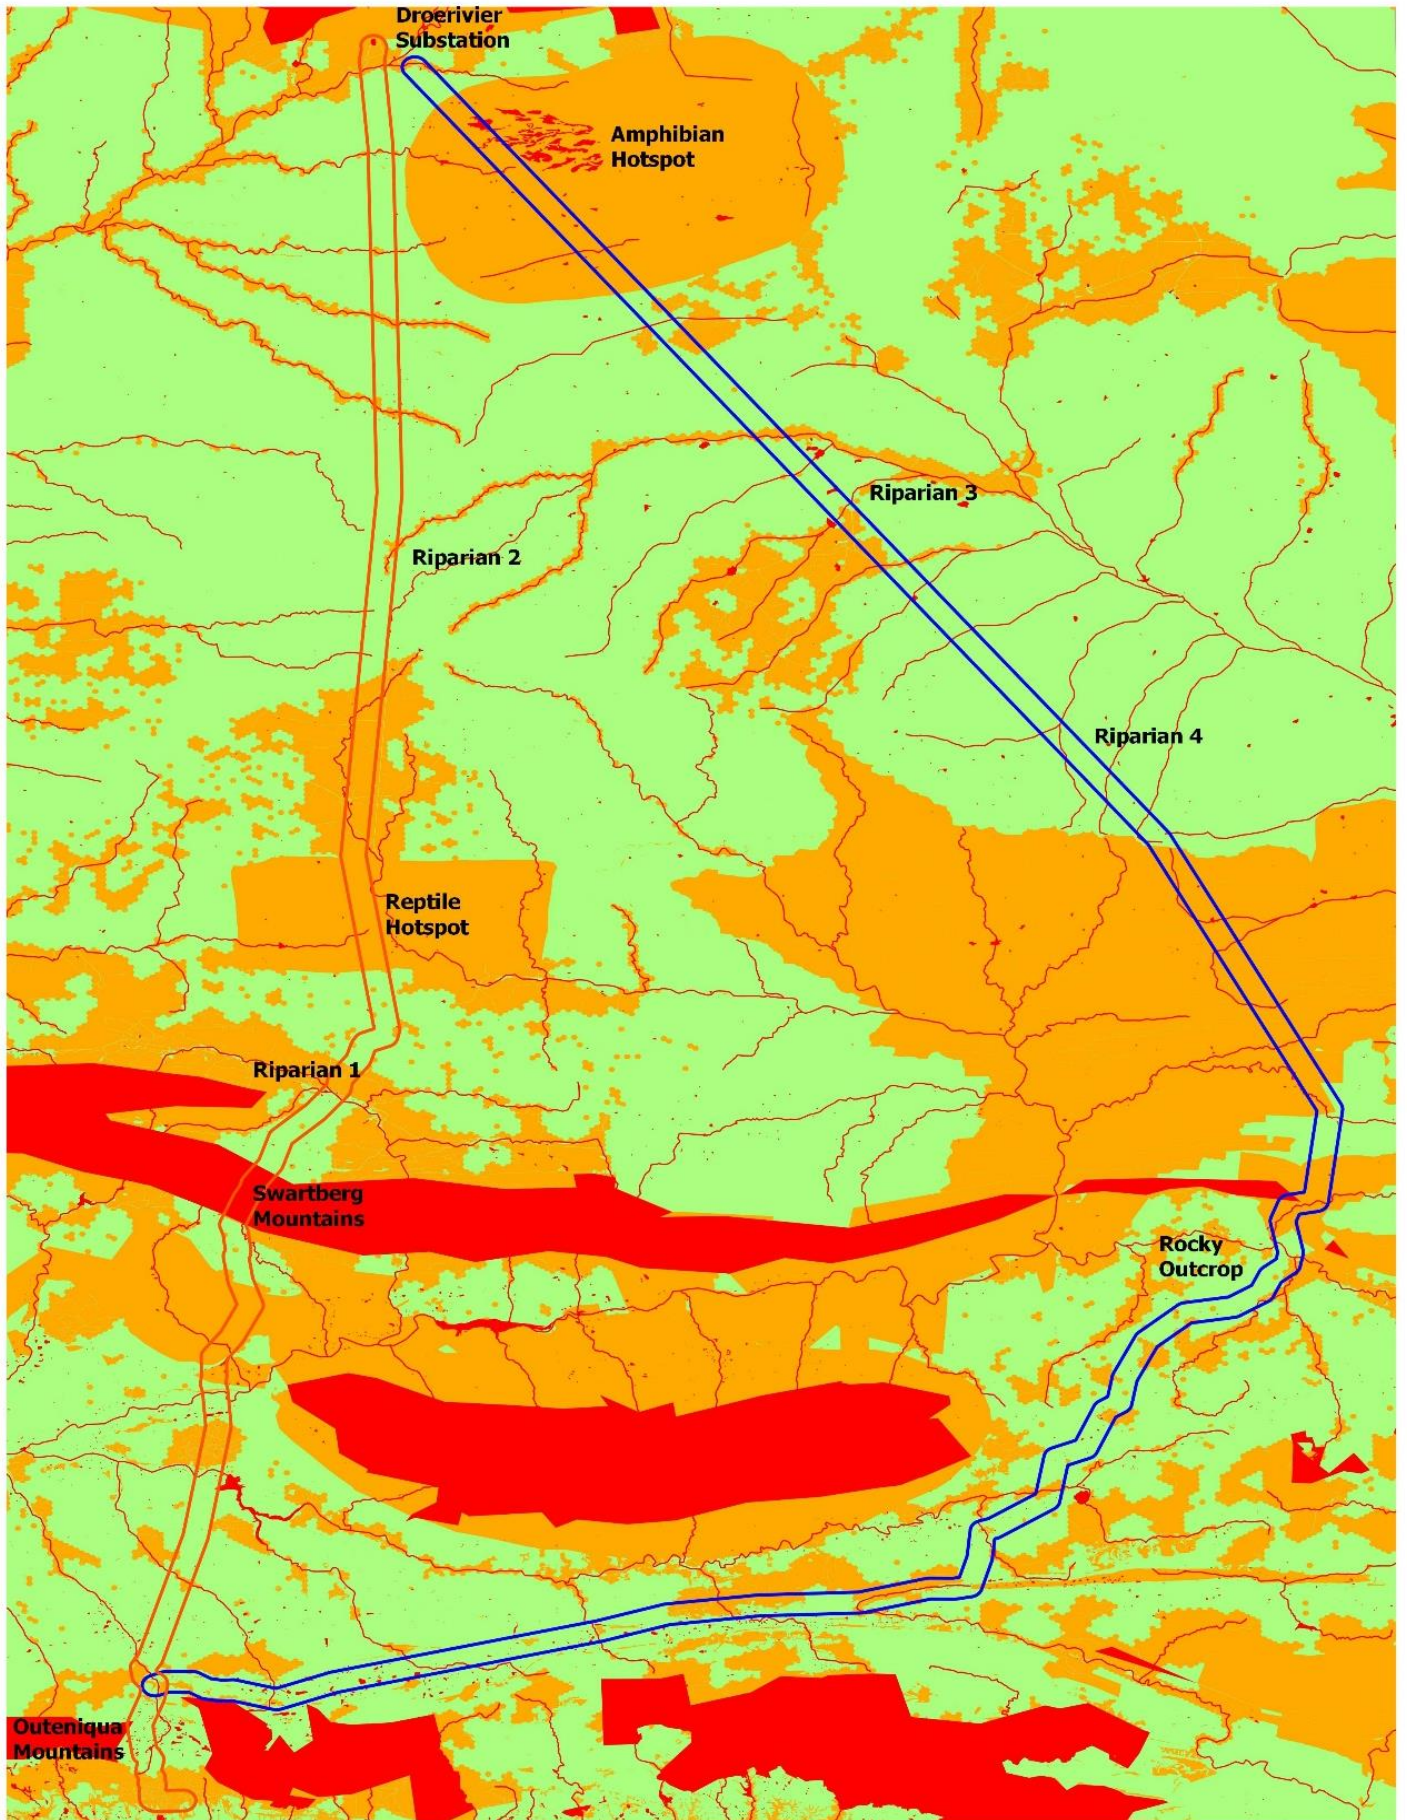

ECOLOGICAL SENSITIVITY

Legend

- Alternative 1
- Alternative 2
- HIGH
- MODERATE
- LOW

10 0 10 20 30 40 50 kms

**SENSITIVITY:
ESKOM BLANCO-DROERIVIER
400kV POWERLINE**

CRAIG SHOLTO-DOUGLAS
JUNE 2017

CRITICAL BIODIVERSITY AREAS WITHIN THE PROJECT AREA (WCBSP, 2017)

Legend

	Alternative 1		Critical Biodiversity Area 1
	Alternative 2		Critical Biodiversity Area 2
	Protected Areas		Ecological Support Area 1
			Ecological Support Area 2

**CRITICAL BIODIVERSITY AREAS:
ESKOM BLANCO-DROERIVIER
400kV POWERLINE**

IMPORTANT BIRD AREAS

Legend

- Alternative 1
- Alternative 2
- Important Bird Areas (IBAs)
- 5km IBA Buffer

10 0 10 20 30 40 50 kms

**IMPORTANT BIRD AREAS:
ESKOM BLANCO-DROERIVIER
400kV POWERLINE**

CRAIG SHOLTO-DOUGLAS
JUNE 2017