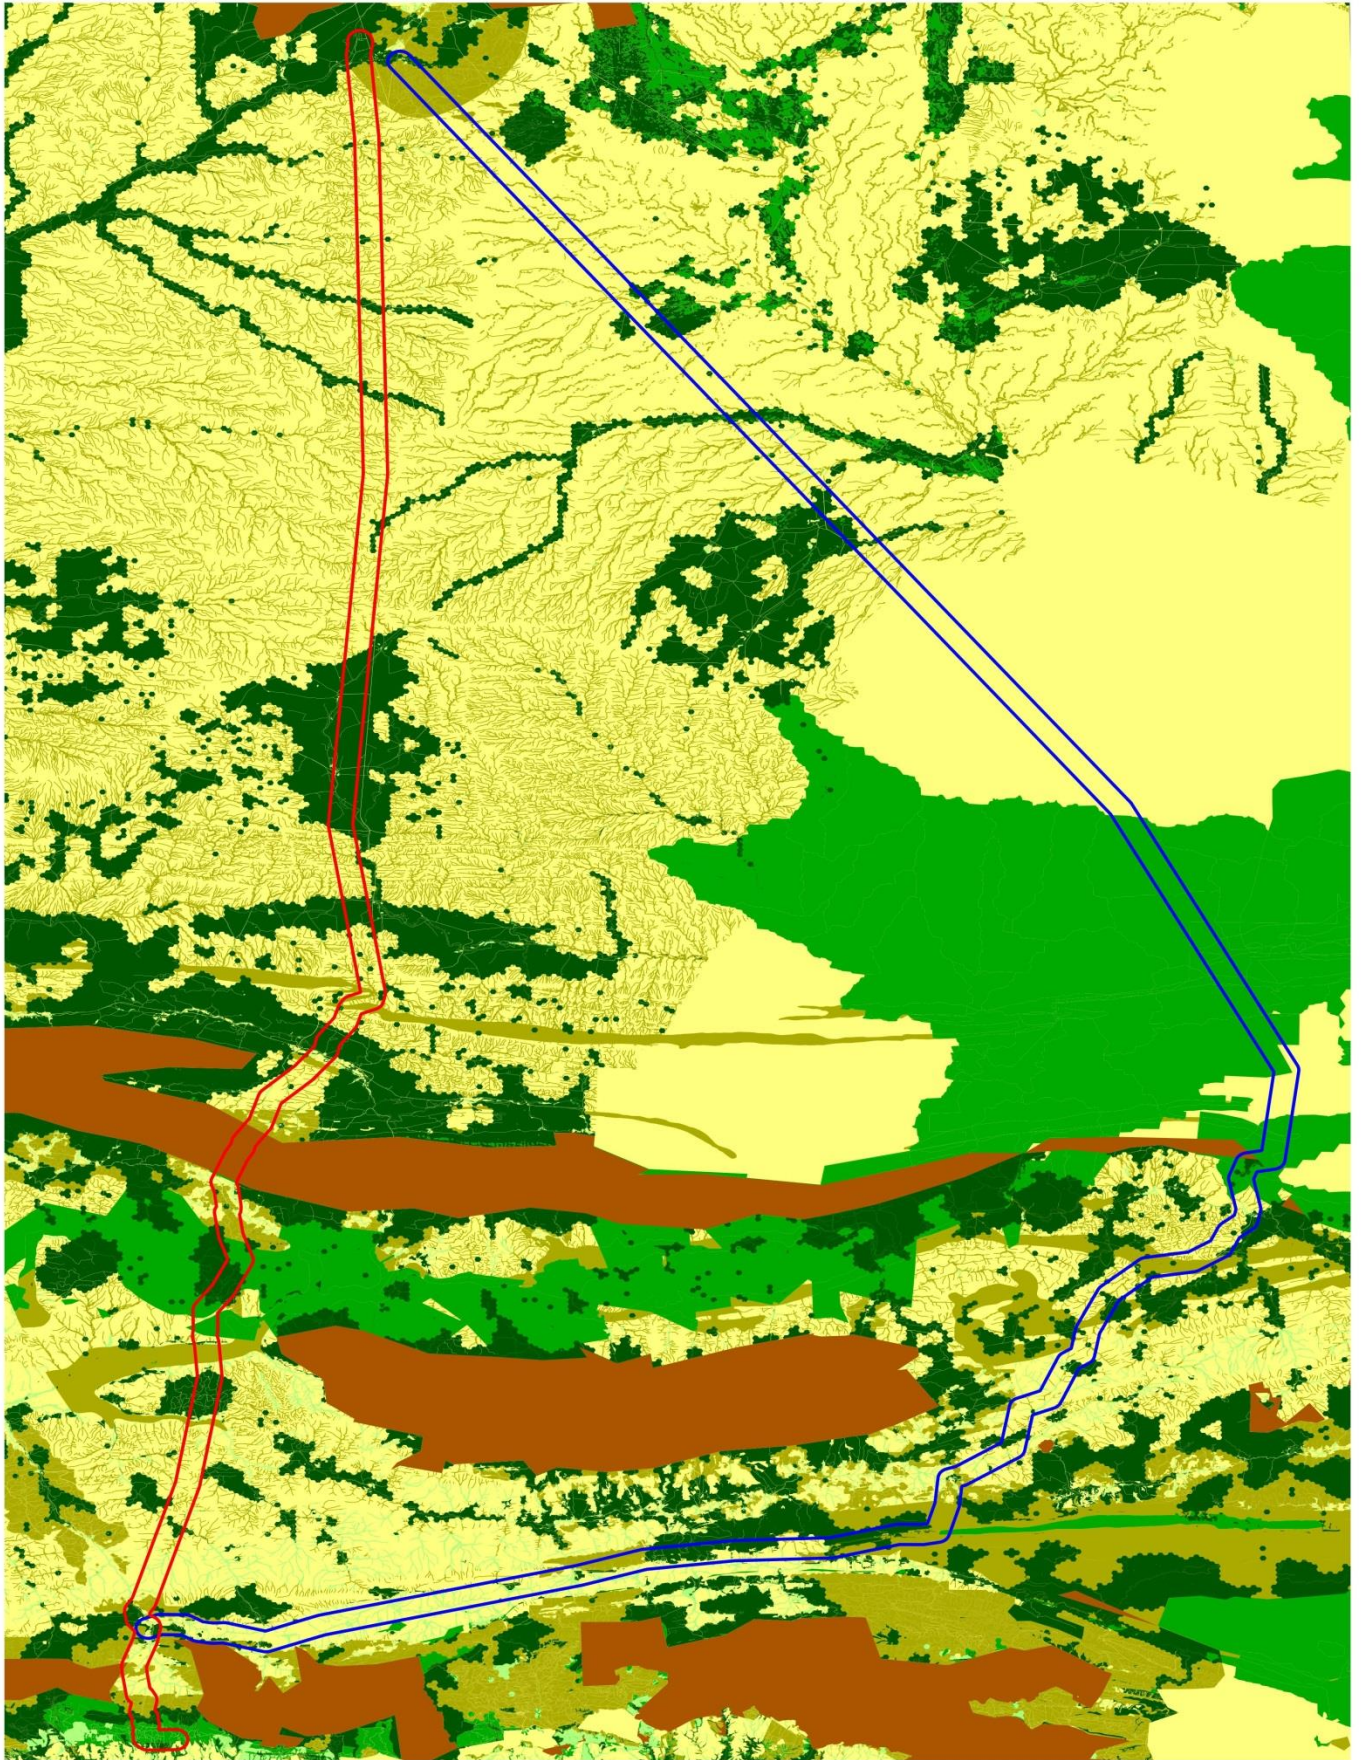

ECOLOGICAL SENSITIVITY

Legend

- Alternative 1
- Alternative 2
- HIGH
- MODERATE
- LOW

10 0 10 20 30 40 50 kms

**SENSITIVITY:
ESKOM BLANCO-DROERIVIER
400kV POWERLINE**

CRAIG SHOLTO-DOUGLAS
JUNE 2017

CRITICAL BIODIVERSITY AREAS WITHIN THE PROJECT AREA (WCBSP, 2017)

Legend

	Alternative 1		Critical Biodiversity Area 1
	Alternative 2		Critical Biodiversity Area 2
	Protected Areas		Ecological Support Area 1
			Ecological Support Area 2

**CRITICAL BIODIVERSITY AREAS:
ESKOM BLANCO-DROERIVIER
400kV POWERLINE**

CRAIG SHOLTO-DOUGLAS
JUNE 2017

SKEP BIRD MAP

Legend

- Alternative 1
- Alternative 2
- SKEP Birds Areas

10 0 10 20 30 40 50 kms

**SKEP BIRD AREAS:
ESKOM BLANCO-DROERIVIER
400kV POWERLINE**

CRAIG SHOLTO-DOUGLAS
JUNE 2017

IMPORTANT BIRD AREAS

Legend

- Alternative 1
- Alternative 2
- Important Bird Areas (IBAs)
- 5km IBA Buffer

10 0 10 20 30 40 50 kms

**IMPORTANT BIRD AREAS:
ESKOM BLANCO-DROERIVIER
400kV POWERLINE**

CRAIG SHOLTO-DOUGLAS
JUNE 2017