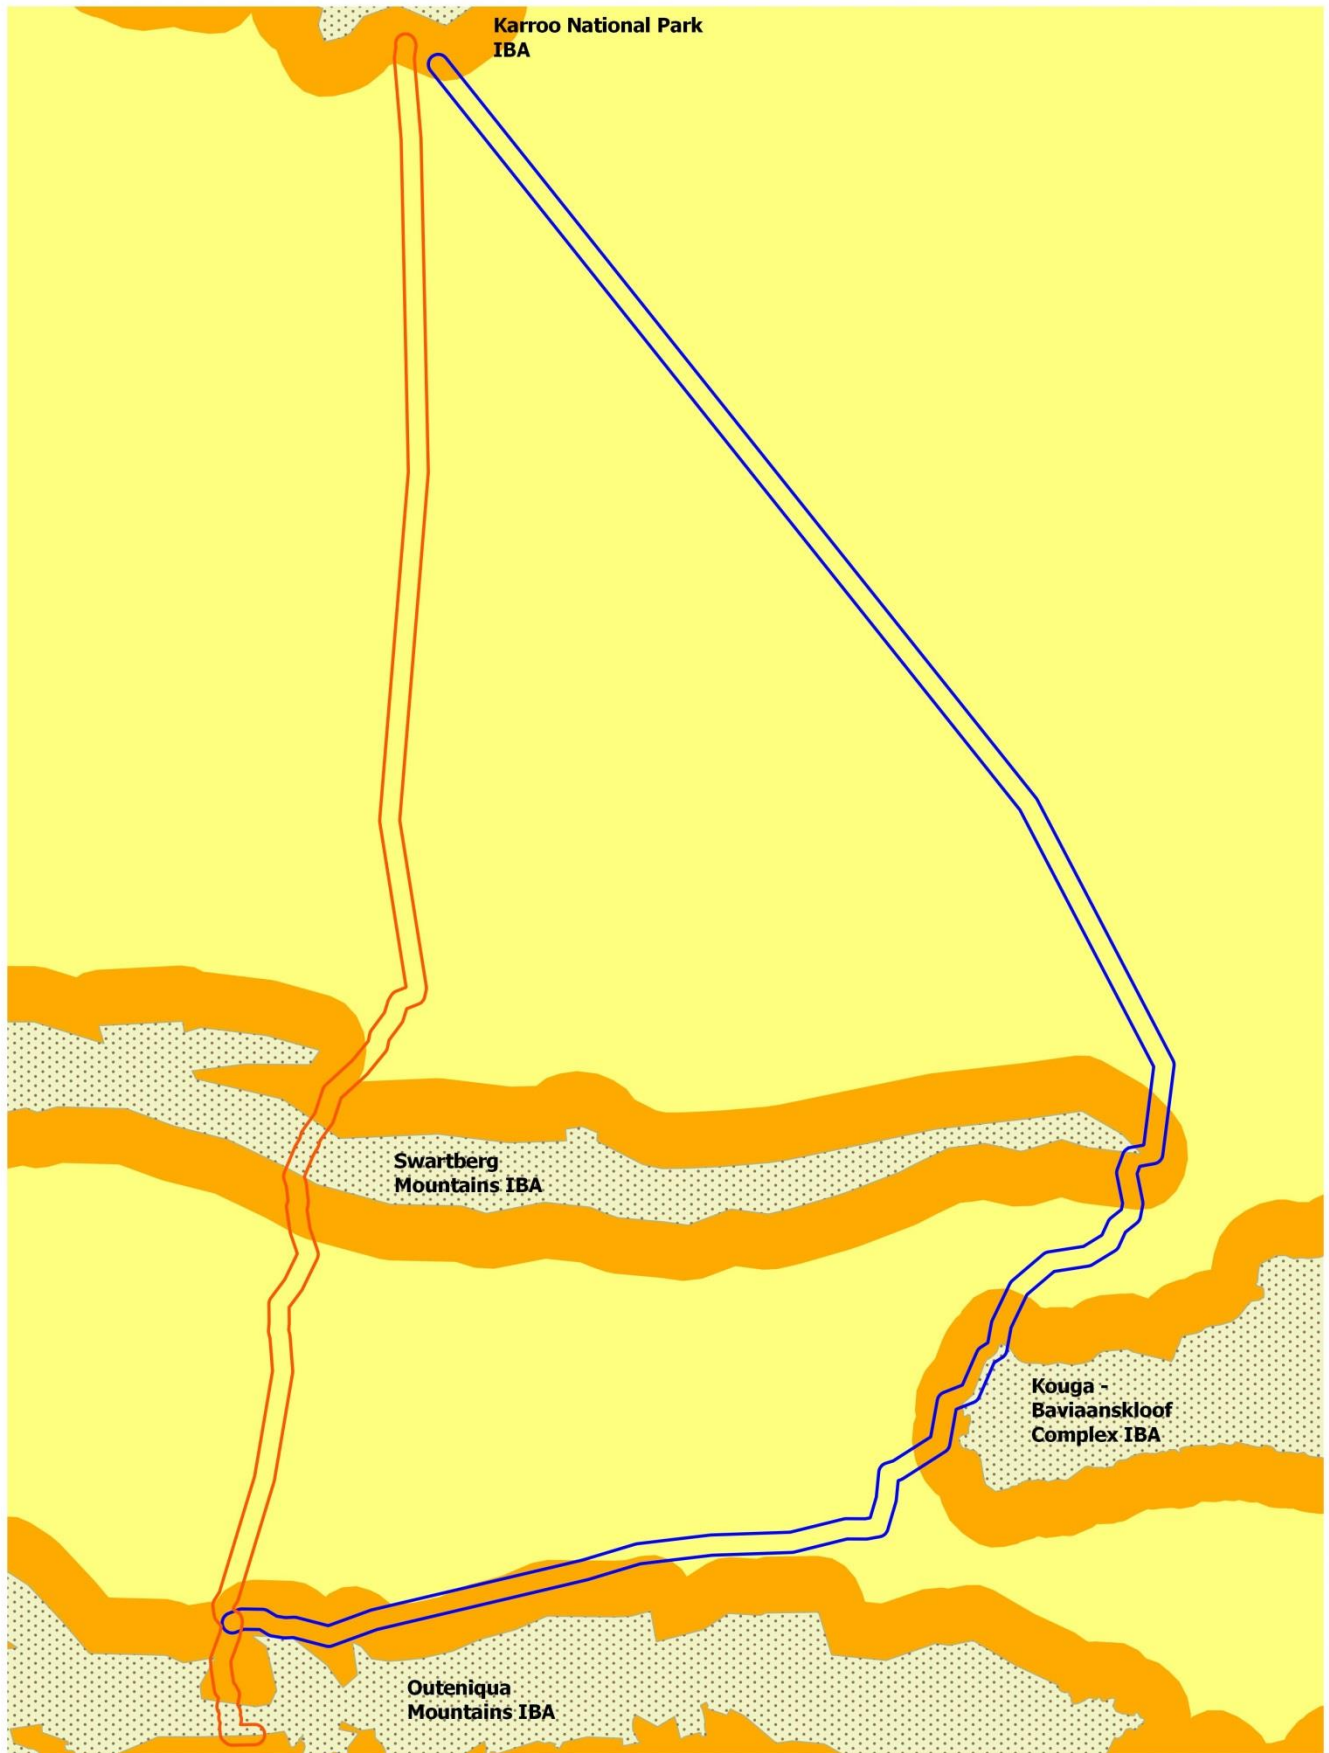

CRAIG SHOLTO-DOUGLAS
JUNE 2017

SKEP BIRD MAP

Legend

- Alternative 1
- Alternative 2
- SKEP Birds Areas

10 0 10 20 30 40 50 kms

**SKEP BIRD AREAS:
ESKOM BLANCO-DROERIVIER
400kV POWERLINE**

CRAIG SHOLTO-DOUGLAS
JUNE 2017

IMPORTANT BIRD AREAS

Legend

- Alternative 1
- Alternative 2
- Important Bird Areas (IBAs)
- 5km IBA Buffer

10 0 10 20 30 40 50 kms

**IMPORTANT BIRD AREAS:
ESKOM BLANCO-DROERIVIER
400kV POWERLINE**

CRAIG SHOLTO-DOUGLAS
JUNE 2017