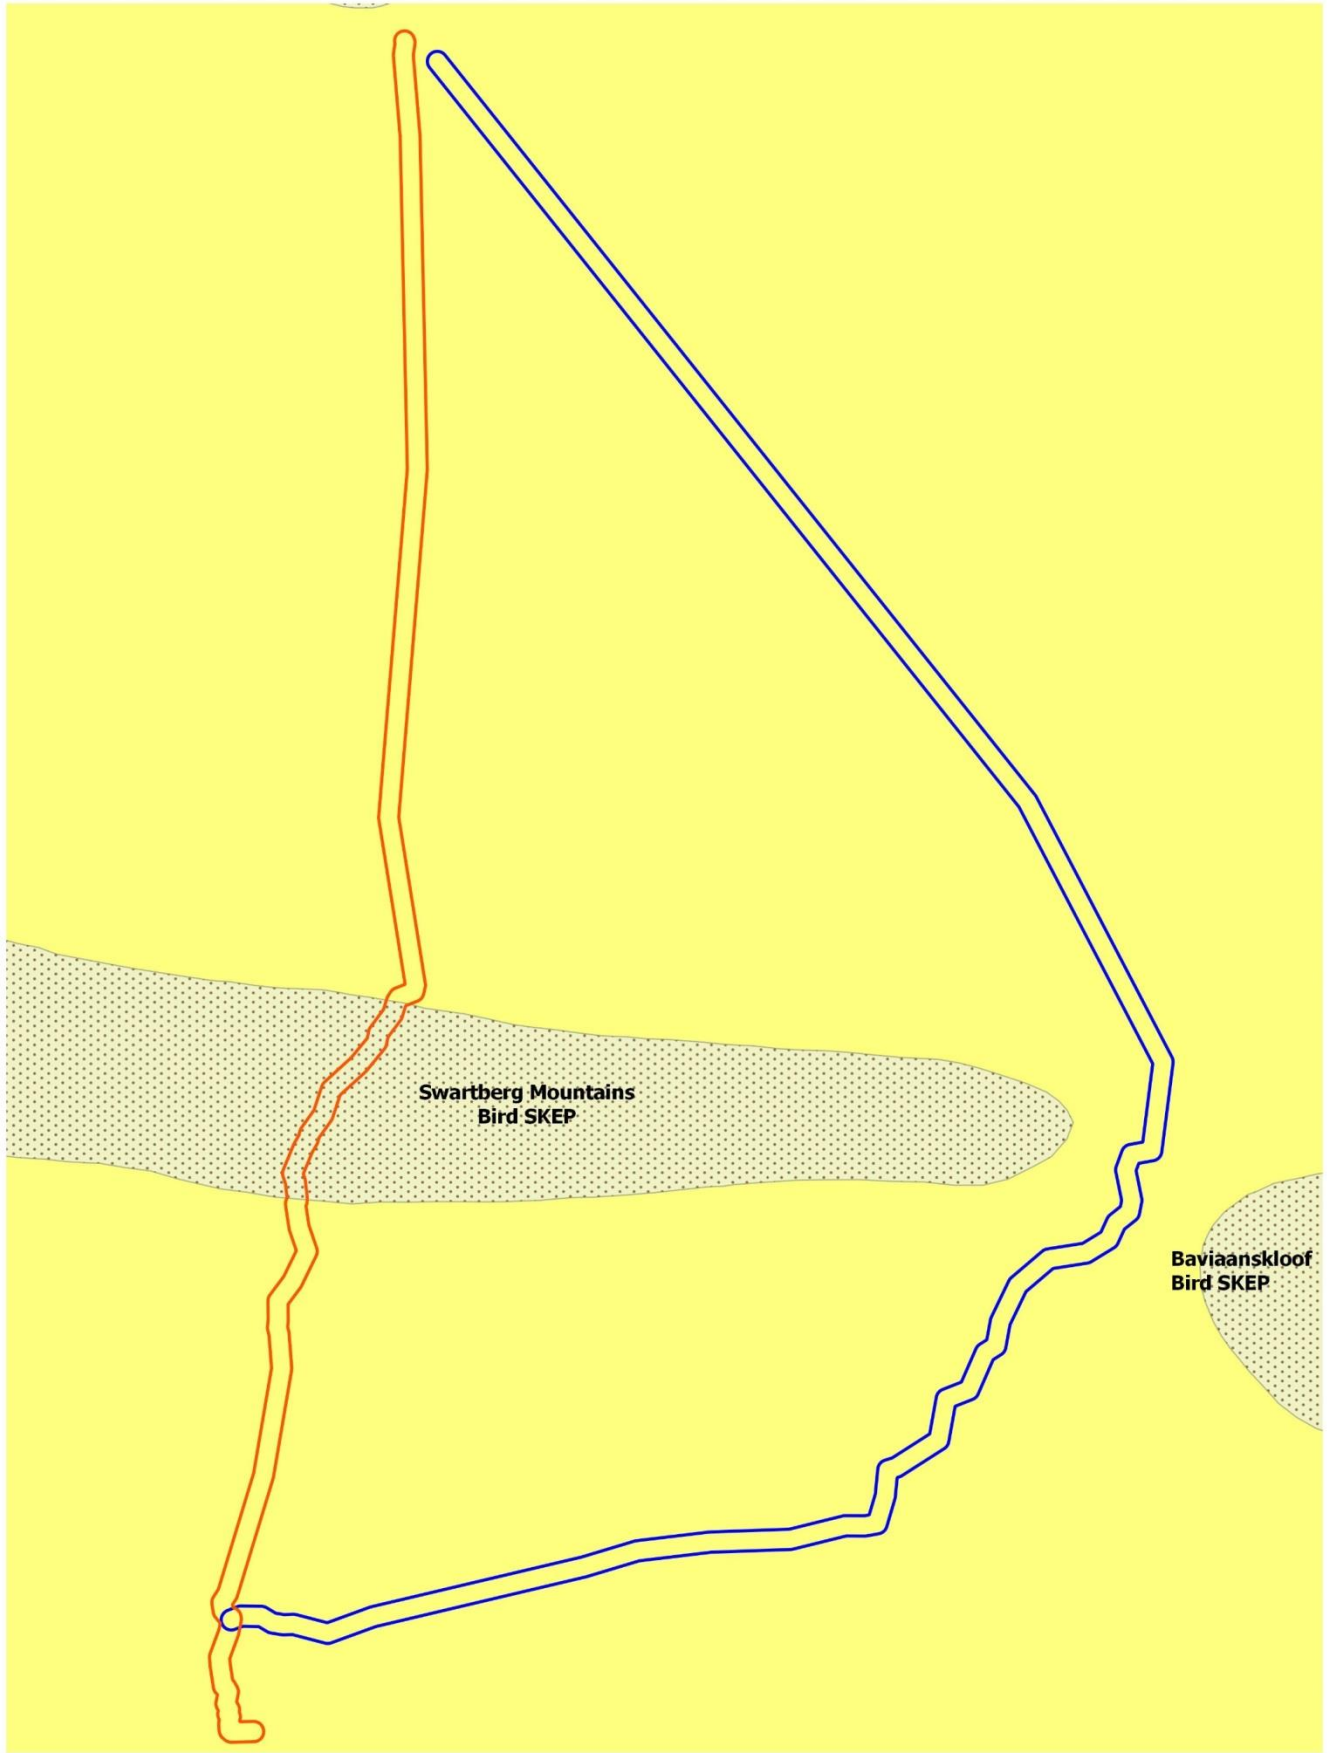

SKEP BIRD MAP

Legend

- Alternative 1
- Alternative 2
- SKEP Birds Areas

10 0 10 20 30 40 50 kms

**SKEP BIRD AREAS:
ESKOM BLANCO-DROERIVIER
400kV POWERLINE**

CRAIG SHOLTO-DOUGLAS
JUNE 2017