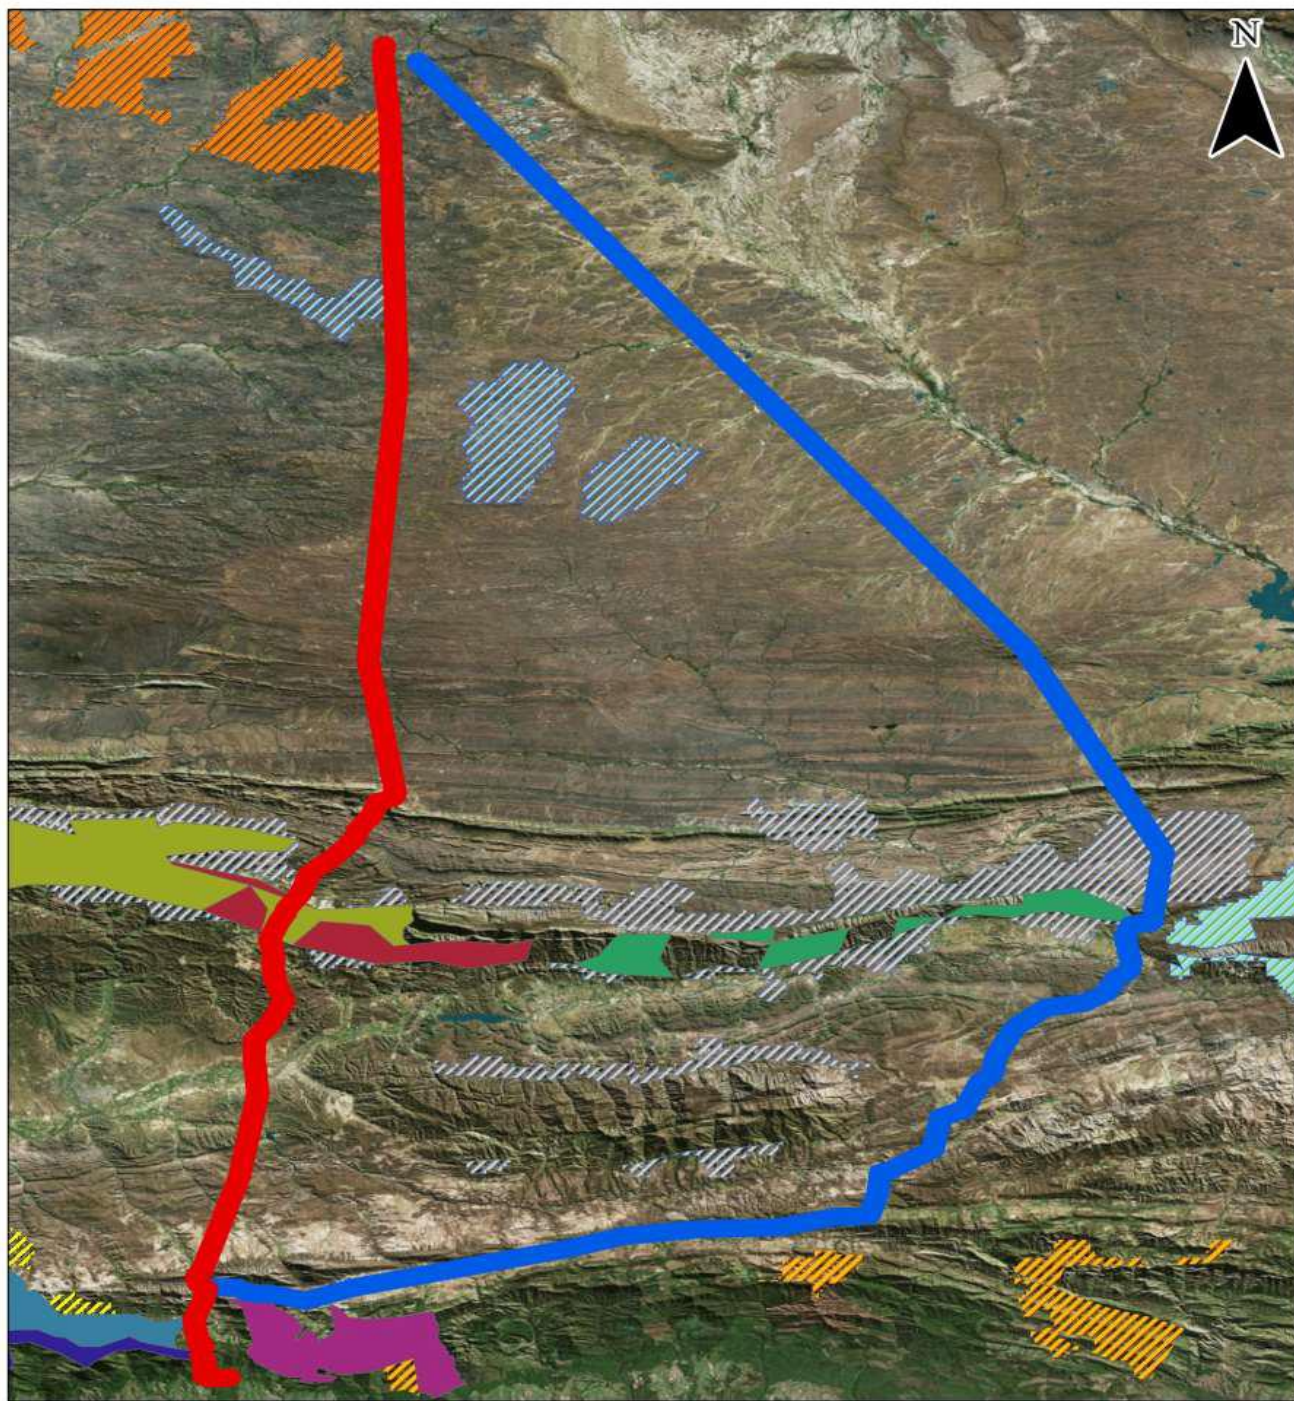

Protected Areas Map

Map Source: X:\PROJECTS\CURRENT MEDIUM Less than R250 000\Enviro\olution Faunal Specialist Study (215) CSD\PICS&MAPS\Phase 2 Maps\Blanco-Droerivier SKEP

EOH EOH Coastal and Environmental Services

Prepared by: Craig Sholto-Douglas

Data: August 2016

CES Project Code: 215

TITLE: Protected Areas

PROJECT:

**ESKOM BLANCO-DROERIVIER
400kV POWERLINE**

Legend

█ Alternative 1

█ Alternative 2

NPAES FOCUS_AREA

Baviaans-Addo

Garden Route

Langeberg and Robertson

Lower Karoo

Swartberg Kamanassie Gamkaberg

Upper Karoo

Protected Areas

Doringrivier Wilderness Area

Groot Swartberg Nature Reserve

Grootswartberg Mountain Catchment Area

Ruitersbos Nature Reserve

Swartberg-Oos Mountain Catchment Area

Witfontein Nature Reserve